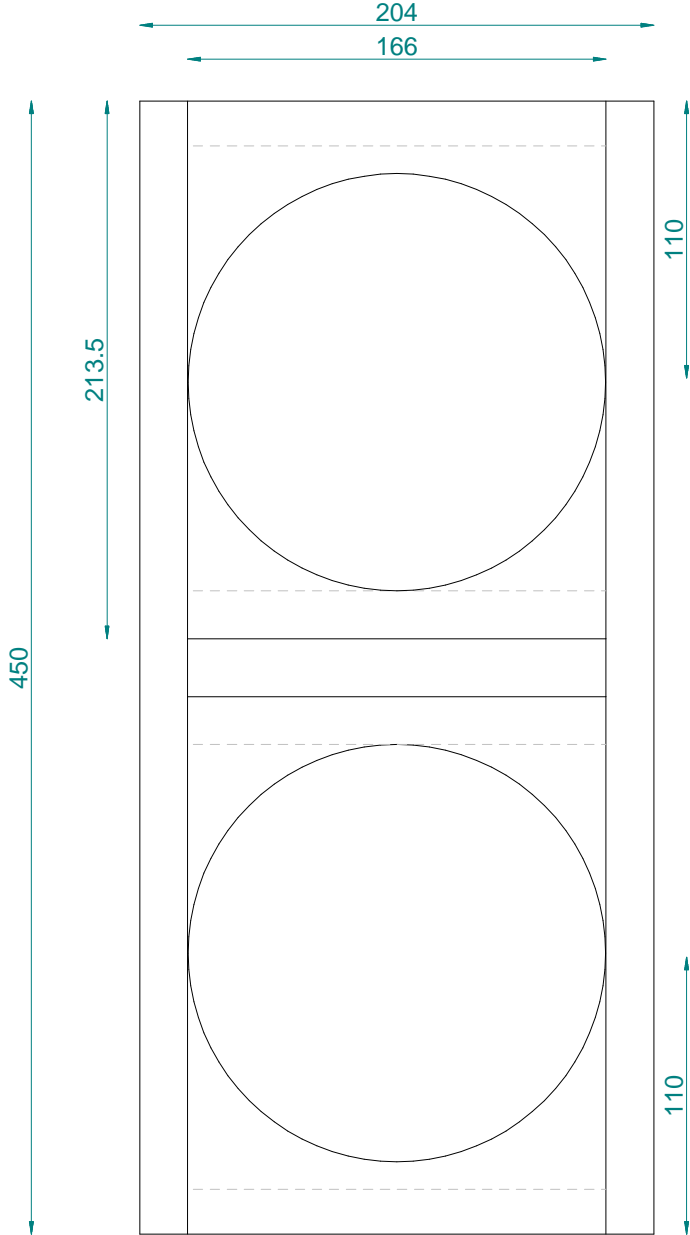

Porto-Sub-mini-Double SW6.02

www.oaudio.de

(c) Niklas Baur, blue planet acoustic

19mm