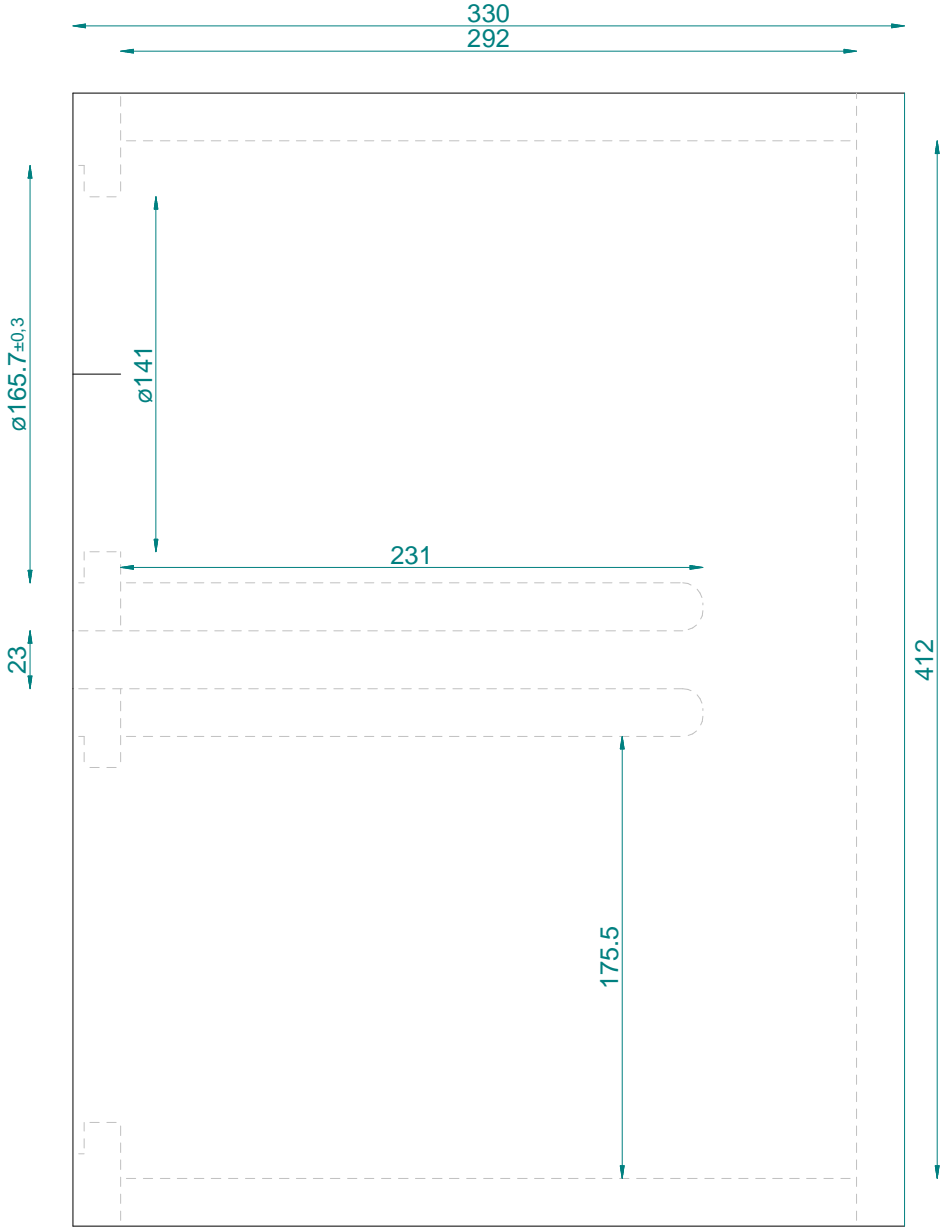

Porto-Sub-mini-Double SW6.02

www.oaudio.de

(c) Niklas Baur, blue planet acoustic

19mm